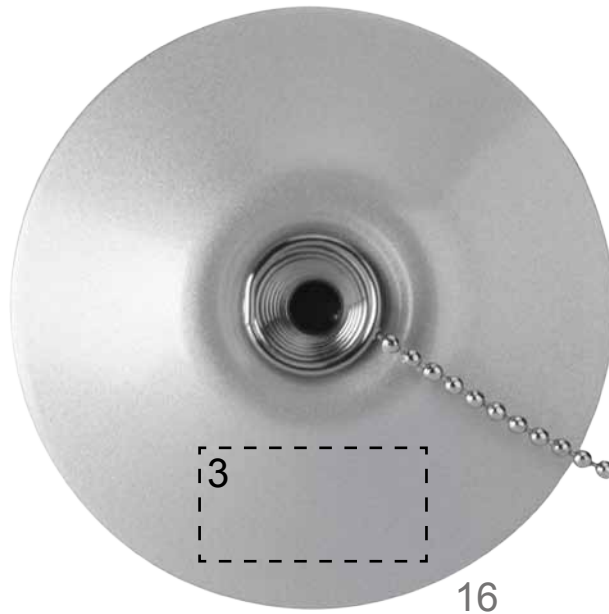

MO7800

100%

Position

Print size (mm)

Print code (no of colors)

- 1: Barrel RH
- 2: Barrel LH
- 3: Pen holder

60x7
60x7
30x15

L(0), P3(4)/C
L(0), P3(4)/C
L(0)/C