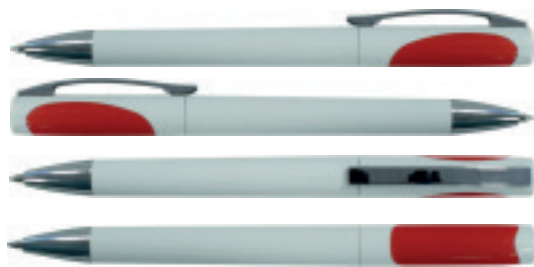

MO8478

50%

Position

Print size (mm)

Print code (no of colors)

1: Barrel right handed

60x7

P1(4)/

2: Barrel left handed

60x7

P1(4)/

3: Coloured part

30x7

P1(4)/

4: Round print

35x12

P3(1)/

03

04

05

10

48